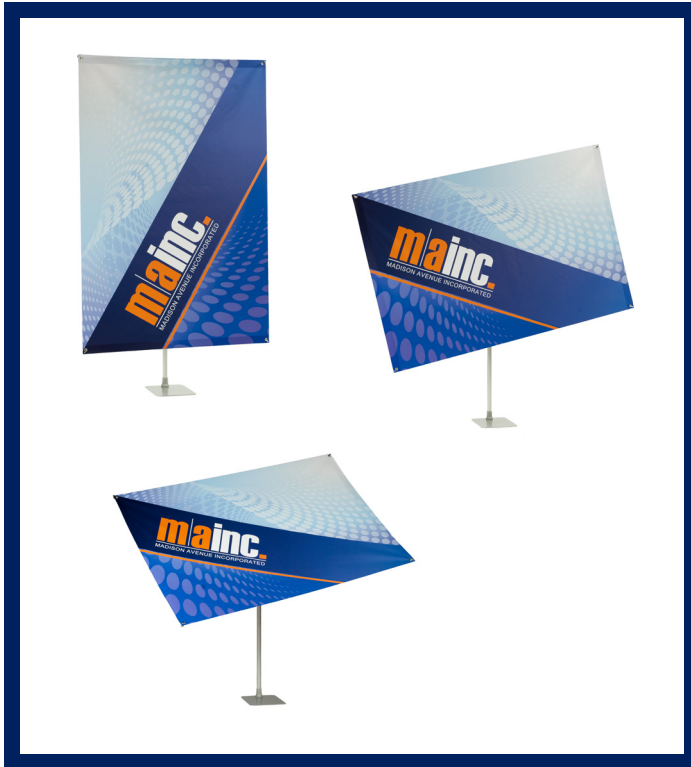

# Compass Banner Stand

## Instructions for Standard Layout Sizing and Bleeds:

**Premium Fabric** | Set up to the **Graphic Size** allowing for **1" hem on all four sides.**

Final Size | 48" x 72"  
Graphic Size | 50" x 72"

Final Size | 40" x 75"  
Graphic Size | 42" x 77"

Final Size | 36" x 78"  
Graphic Size | 38" x 80"

**Curl-Free Vinyl** | Set up to **Graphic Size** allowing for **1.5" hem on two sides.**

Final Size | 48" x 72"  
Graphic Size | 48" x 75"

Final Size | 40" x 75"  
Graphic Size | 40" x 78"